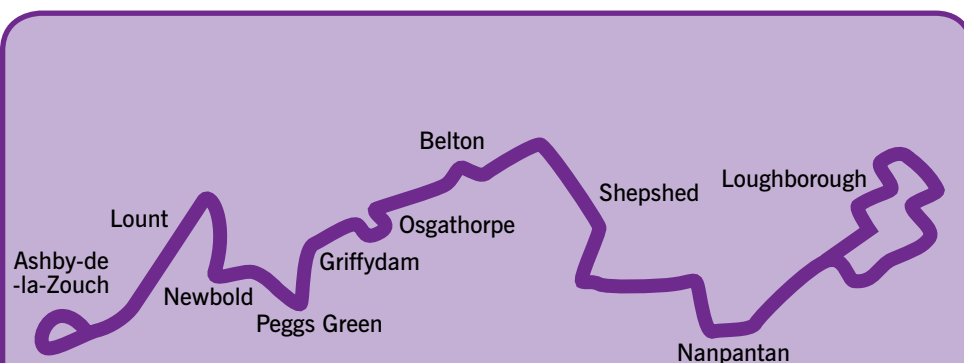

## Sample fares:

Ashby-de-la-Zouch to Loughborough  
£2.70 adult single, £5.00 adult return

Ashby-de-la-Zouch to Belton  
£2.15 adult single, £4.00 adult return

Loughborough to Shepshed  
£2.05 adult single, £3.80 adult return

*Child concessions approximately half fare. Older and disabled persons' travel concessions valid in accordance with current terms and conditions.*

**Ashby-de-la-Zouch** - Market Street, Brook Street, North Street, Wood Street, Nottingham Road (B587);  
**Lount** - Nottingham Road, Melbourne Road; **Newbold** - Ashby Road, School Lane, Gelsmoor Road; B5324  
 Rempstone Road, Gelsmoor Road, **Peggs Green** - Zion Hill, Nottingham Road; **Griffydam** - Top Road, Ashby  
 Road (B5324); **Osgathorpe** - Main Street, Chapel Lane, Dawson's Road, Ashby Road (B5324); **Belton** - Long  
 Street, Market Place, Church Street, Rempstone Road, Hallamford Road; **Shepshed** - Belton Street, Britannia  
 Street, Field Street, Charnwood Road, Ashby Road (A512); Snell's Nook Lane; **Nanpantan** - Nanpantan Road;  
**Loughborough** - Forest Road (B5350), Wards End, Woodgate, High Street, Baxter Gate.

Return Via: **Loughborough** - Baxter Gate, Fennel Street, Bridge Street, The Rushes, Swan Street, Ashby  
 Square, Frederick Street, Browns Lane, Barrow Street, Southfield Road, Royland Road to Forest Road then as  
 reverse of above route.